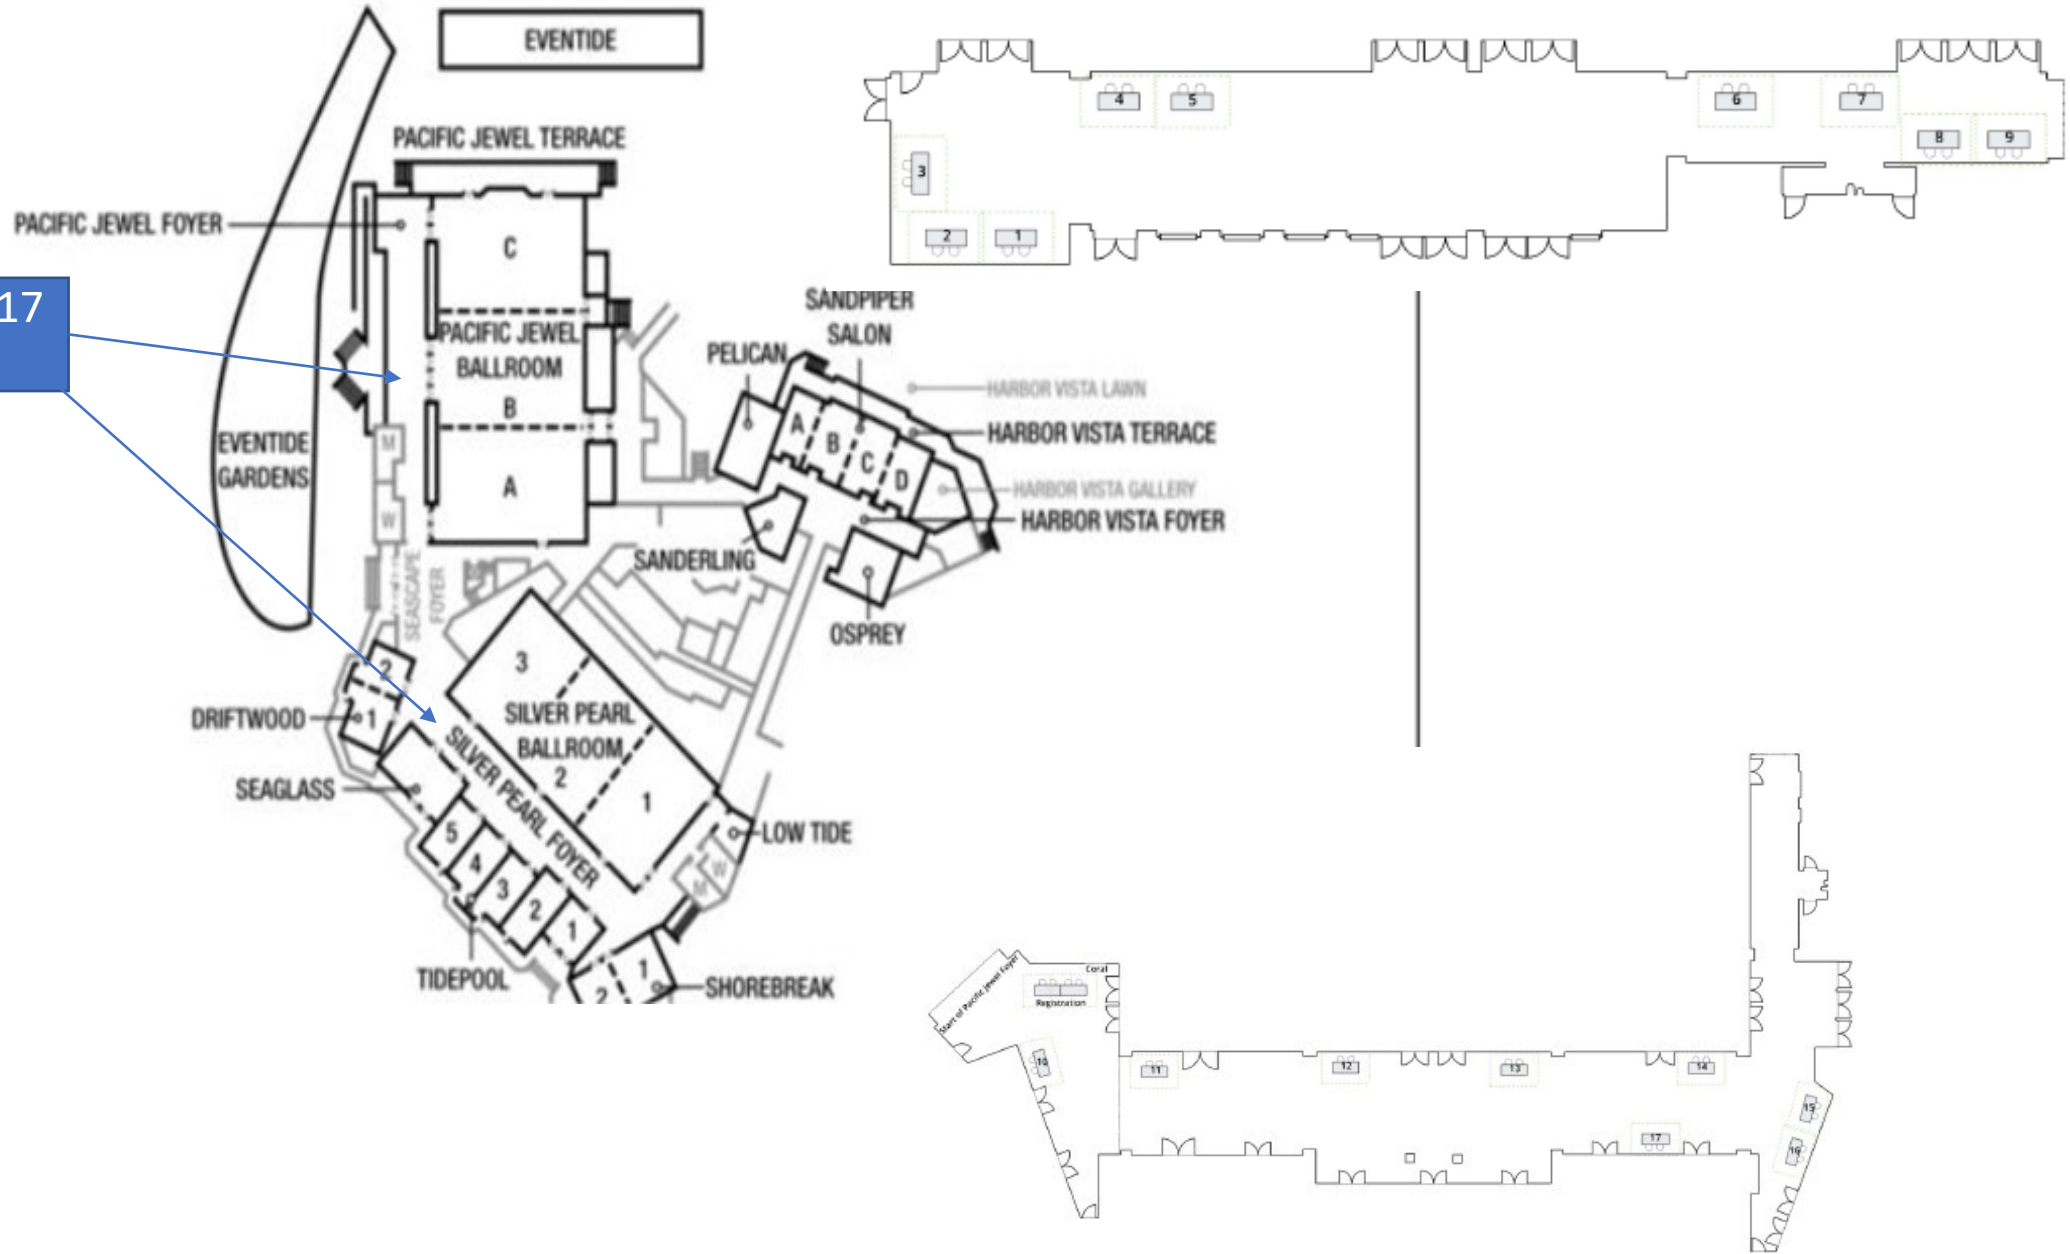

Registration, Offices & Speaker Room

MARINA TOWER LOBBY LEVEL

Main Reception

Registration

Speaker Room

Office

Bag Stuffing

Extra Spaces
Office
Meeting Space

General Session and Meals

70 rounds of 10
Seating for 700

70

Exhibits

Exhibits = 17

Breakouts

Breakouts- Theatre style

Breakout 1	168	Theatre Coral 4 and 5
Breakout 2	300	Theatre Silver Pearl 1
Breakout 3	420	Theatre Silver Pearl 2
Breakout 4	300	Theatre Silver Pearl 3
Breakout 5	112	Theatre Sandpiper A&B
Breakout 6	112	Theatre Sandpiper C&D
Breakout 7	128	Theatre Shorebreak

MARINA TOWER LOBBY LEVEL

MARINA TOWER LOWER LEVEL

Coral 4

Silver Pearl 1- 2- 3

10 Feet

SandPiper A -B

5 Feet

Sand Piper C -D

5 Feet

ShoreBreak

5 Feet

NEADA

MARINA TOWER LOBBY LEVEL

MARINA TOWER LOWER LEVEL

Virtual Tour

[Sheraton San Diego Meeting Space Virtual Tour](#)