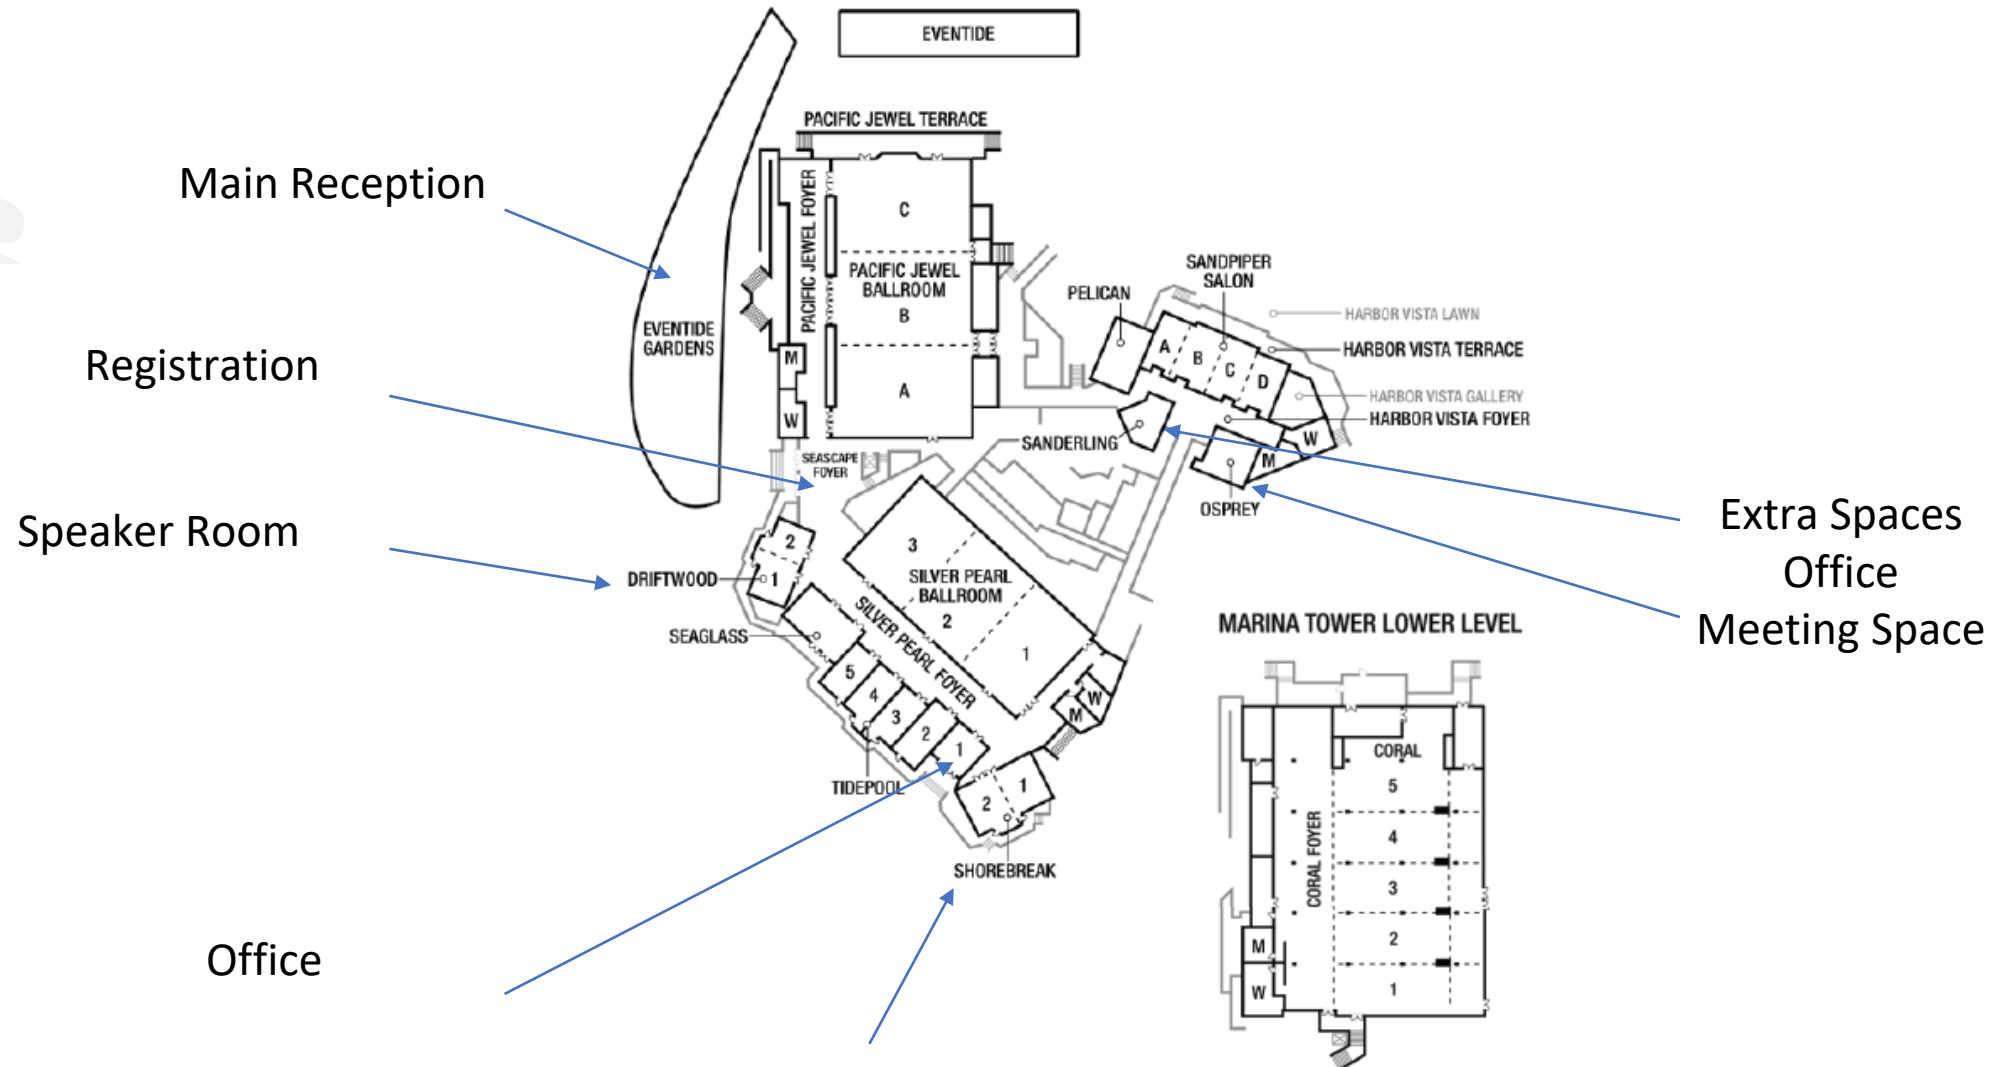

SAN DIEGO

SHERATON
San Diego Hotel & Marina

Bay Tower

Dining Venues

A. Bay Tower Lounge

Features

B. Lobby / Front Desk

C. Meeting Space

Self Parking

MARINA TOWER LOBBY LEVEL

MARINA TOWER LOWER LEVEL

Pre-Planning Meetings

BAY TOWER LOBBY LEVEL

Planning Meeting and Board Meeting

5 Feet

U-Shape for 51

Registration, Offices & Speaker Room

MARINA TOWER LOBBY LEVEL

Main Reception

Registration

Speaker Room

Office

Bag Stuffing

Extra Spaces
Office
Meeting Space

General Session and Meals

70 rounds of 10
Seating for 700

70

Exhibits

Exhibits = 17

Breakouts

Breakouts- Theatre style

Breakout 1	168	Theatre Coral 4 and 5
Breakout 2	300	Theatre Silver Pearl 1
Breakout 3	420	Theatre Silver Pearl 2
Breakout 4	300	Theatre Silver Pearl 3
Breakout 5	112	Theatre Sandpiper A&B
Breakout 6	112	Theatre Sandpiper C&D
Breakout 7	128	Theatre Shorebreak