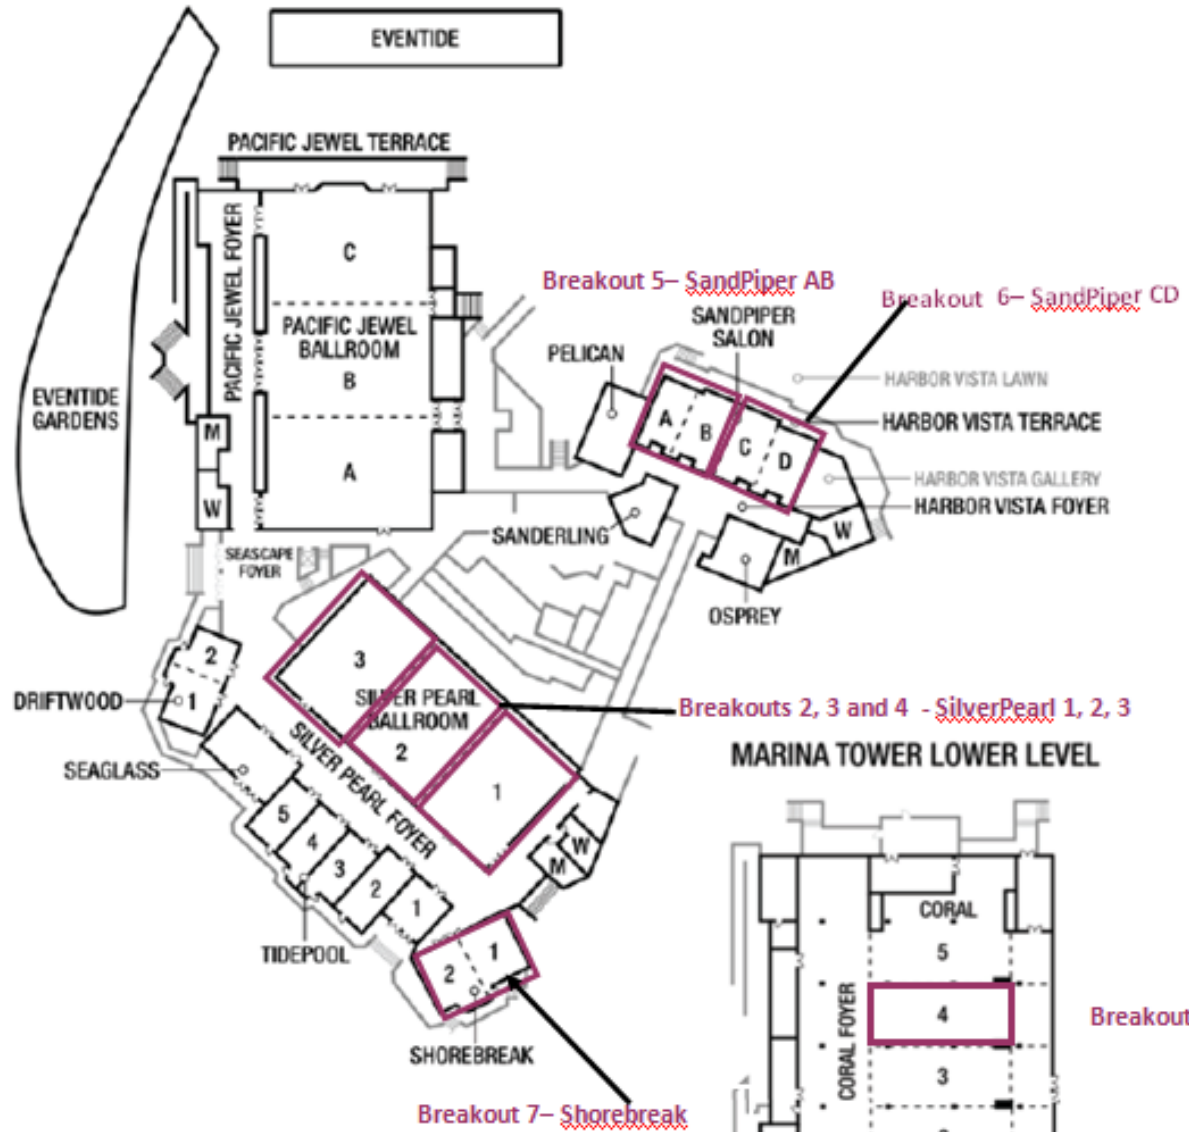

Registration, Offices & Speaker Room

MARINA TOWER LOBBY LEVEL

Main Reception

Registration

Speaker Room

Office

Bag Stuffing

Extra Spaces
Office
Meeting Space

General Session and Meals

70 rounds of 10
Seating for 700

70

Exhibits

Exhibits = 17

Breakouts

Breakouts- Theatre style

Breakout 1	168	Theatre Coral 4 and 5
Breakout 2	300	Theatre Silver Pearl 1
Breakout 3	420	Theatre Silver Pearl 2
Breakout 4	300	Theatre Silver Pearl 3
Breakout 5	112	Theatre Sandpiper A&B
Breakout 6	112	Theatre Sandpiper C&D
Breakout 7	128	Theatre Shorebreak

MARINA TOWER LOBBY LEVEL

MARINA TOWER LOWER LEVEL

Coral 4

Silver Pearl 1- 2- 3

10 Feet

SandPiper A -B

5 Feet

Sand Piper C -D

5 Feet

ShoreBreak

5 Feet

NEADA

MARINA TOWER LOBBY LEVEL

MARINA TOWER LOWER LEVEL

Virtual Tour

[Sheraton San Diego Meeting Space Virtual Tour](#)