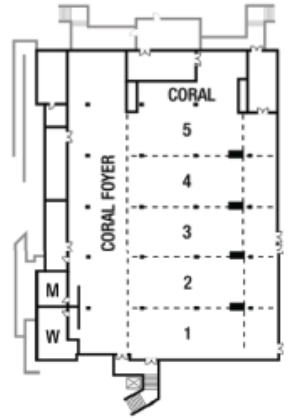

Self Parking

MARINA TOWER LOBBY LEVEL

MARINA TOWER LOWER LEVEL

Pre-Planning Meetings

BAY TOWER LOBBY LEVEL

Planning Meeting and Board Meeting

5 Feet

U-Shape for 51