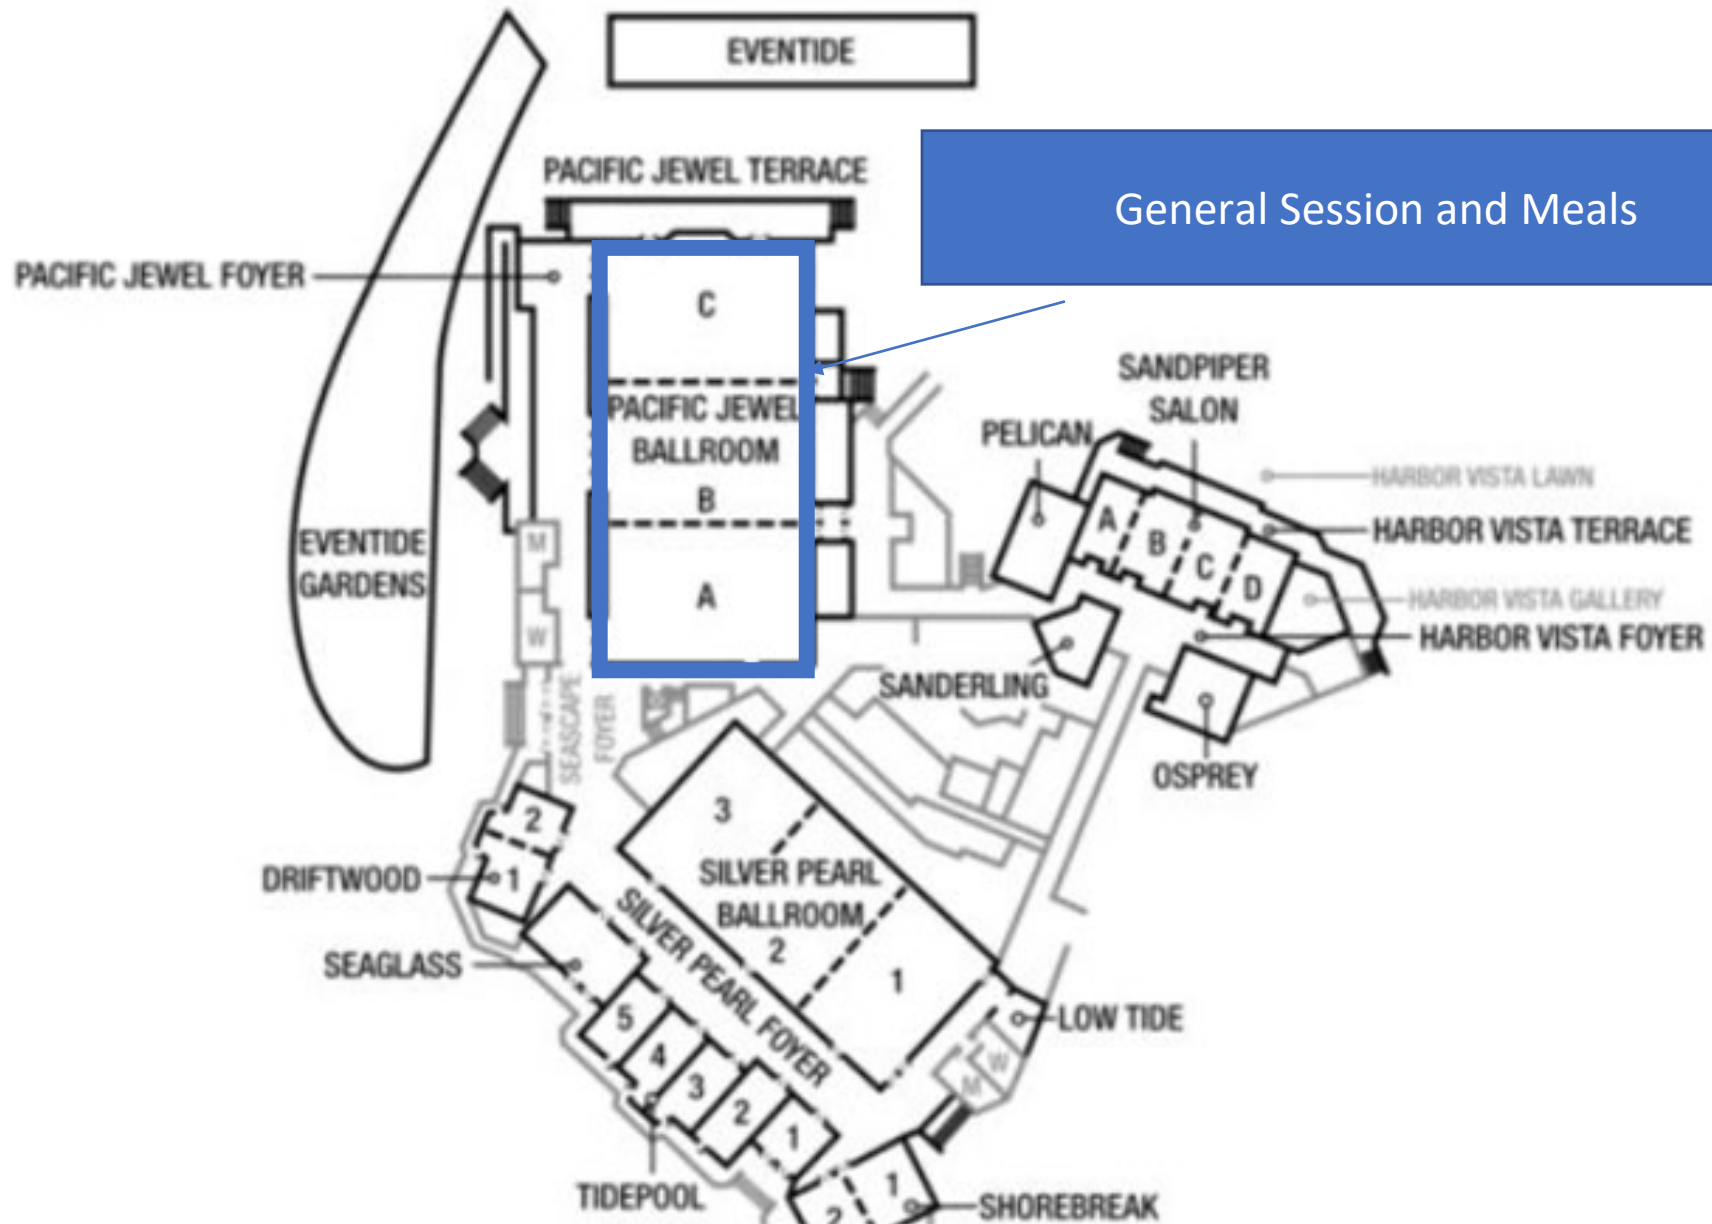

Self Parking

MARINA TOWER LOBBY LEVEL

MARINA TOWER LOWER LEVEL

Pre-Planning Meetings

BAY TOWER LOBBY LEVEL

Planning Meeting and Board Meeting

5 Feet

U-Shape for 51

Registration, Offices & Speaker Room

MARINA TOWER LOBBY LEVEL

Main Reception

Registration

Speaker Room

Office

Bag Stuffing

Extra Spaces
Office
Meeting Space

General Session and Meals

70 rounds of 10
Seating for 700

70

Exhibits

Exhibits = 17

Breakouts

Breakouts- Theatre style

Breakout 1	168	Theatre Coral 4 and 5
Breakout 2	300	Theatre Silver Pearl 1
Breakout 3	420	Theatre Silver Pearl 2
Breakout 4	300	Theatre Silver Pearl 3
Breakout 5	112	Theatre Sandpiper A&B
Breakout 6	112	Theatre Sandpiper C&D
Breakout 7	128	Theatre Shorebreak

5 Feet

ShoreBreak

5 Feet

NEADA

MARINA TOWER LOBBY LEVEL

MARINA TOWER LOWER LEVEL

Virtual Tour

[Sheraton San Diego Meeting Space Virtual Tour](#)