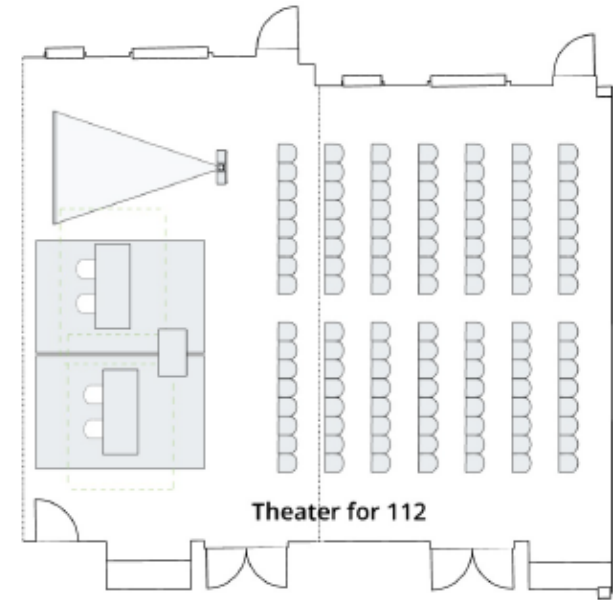

General Session and Meals

70 rounds of 10
Seating for 700

70

Exhibits

Exhibits = 17

Breakouts

Breakouts- Theatre style

Breakout 1	168	Theatre Coral 4 and 5
Breakout 2	300	Theatre Silver Pearl 1
Breakout 3	420	Theatre Silver Pearl 2
Breakout 4	300	Theatre Silver Pearl 3
Breakout 5	112	Theatre Sandpiper A&B
Breakout 6	112	Theatre Sandpiper C&D
Breakout 7	128	Theatre Shorebreak

MARINA TOWER LOBBY LEVEL

MARINA TOWER LOWER LEVEL

Coral 4

Silver Pearl 1- 2- 3

10 Feet

SandPiper A -B

5 Feet

Sand Piper C -D

5 Feet

ShoreBreak

5 Feet

NEADA

MARINA TOWER LOBBY LEVEL

MARINA TOWER LOWER LEVEL

Virtual Tour

[Sheraton San Diego Meeting Space Virtual Tour](#)