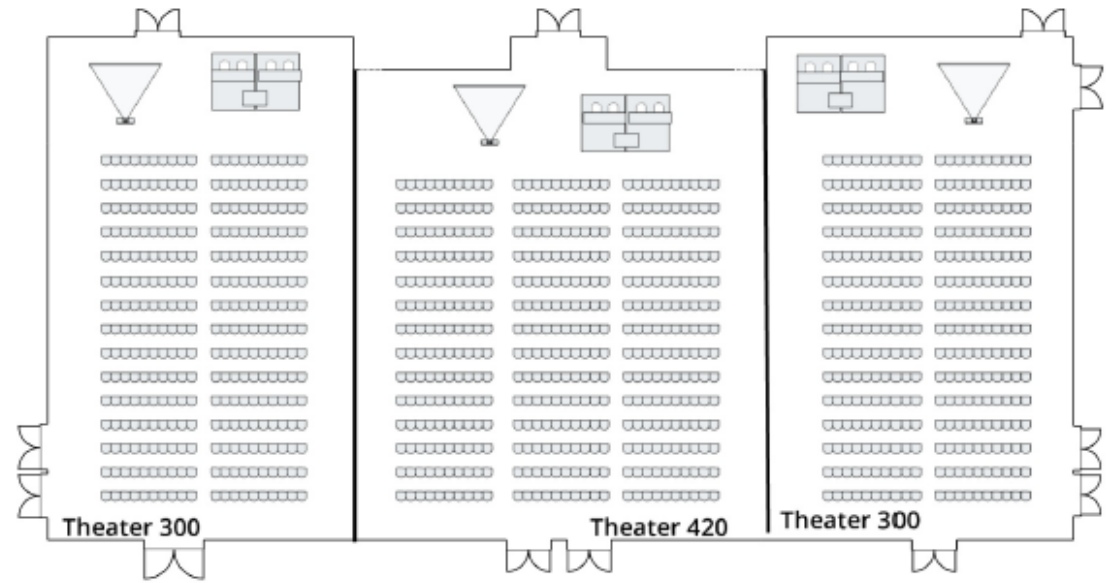

General Session and Meals

70 rounds of 10
Seating for 700

70

Exhibits

Exhibits = 17

Breakouts

Breakouts- Theatre style

Breakout 1	168	Theatre Coral 4 and 5
Breakout 2	300	Theatre Silver Pearl 1
Breakout 3	420	Theatre Silver Pearl 2
Breakout 4	300	Theatre Silver Pearl 3
Breakout 5	112	Theatre Sandpiper A&B
Breakout 6	112	Theatre Sandpiper C&D
Breakout 7	128	Theatre Shorebreak

MARINA TOWER LOBBY LEVEL

MARINA TOWER LOWER LEVEL

Coral 4

Silver Pearl 1- 2- 3

10 Feet

SandPiper A -B

5 Feet

Sand Piper C -D

5 Feet

ShoreBreak

5 Feet

NEADA

MARINA TOWER LOBBY LEVEL

MARINA TOWER LOWER LEVEL

Virtual Tour

[Sheraton San Diego Meeting Space Virtual Tour](#)