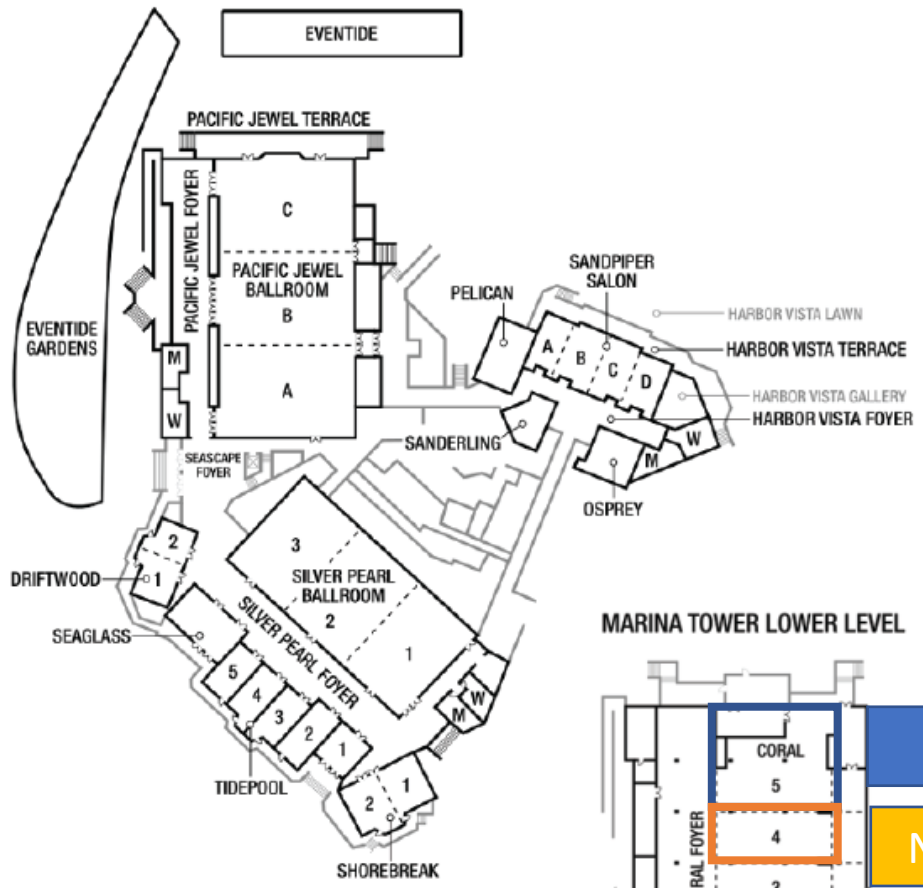

General Session and Meals

70 rounds of 10
Seating for 700

70

Exhibits

Exhibits = 17

Breakouts

Breakouts- Theatre style

Breakout 1	168	Theatre Coral 4 and 5
Breakout 2	300	Theatre Silver Pearl 1
Breakout 3	420	Theatre Silver Pearl 2
Breakout 4	300	Theatre Silver Pearl 3
Breakout 5	112	Theatre Sandpiper A&B
Breakout 6	112	Theatre Sandpiper C&D
Breakout 7	128	Theatre Shorebreak

MARINA TOWER LOBBY LEVEL

MARINA TOWER LOWER LEVEL

Coral 4

Silver Pearl 1- 2- 3

10 Feet

SandPiper A -B

5 Feet

Sand Piper C -D

5 Feet

ShoreBreak

5 Feet

NEADA

MARINA TOWER LOBBY LEVEL

MARINA TOWER LOWER LEVEL

Virtual Tour

[Sheraton San Diego Meeting Space Virtual Tour](#)

<https://www.marriott.com/en-us/hotels/sansi-sheraton-san-diego-hotel-and-marina/photos/>