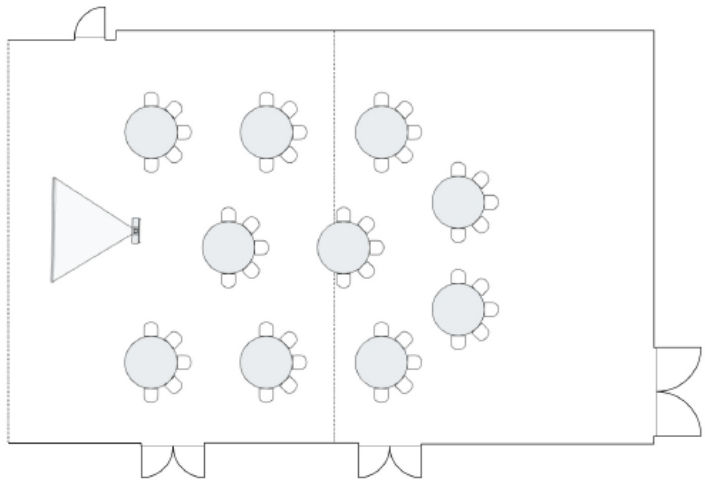

Self Parking

MARINA TOWER LOBBY LEVEL

MARINA TOWER LOWER LEVEL

Pre-Planning Meetings

BAY TOWER LOBBY LEVEL

Planning Meeting and Board Meeting

5 Feet

U-Shape for 51

Registration, Offices & Speaker Room

MARINA TOWER LOBBY LEVEL

Main Reception

Registration

Speaker Room

Office

Bag Stuffing

Extra Spaces
Office
Meeting Space