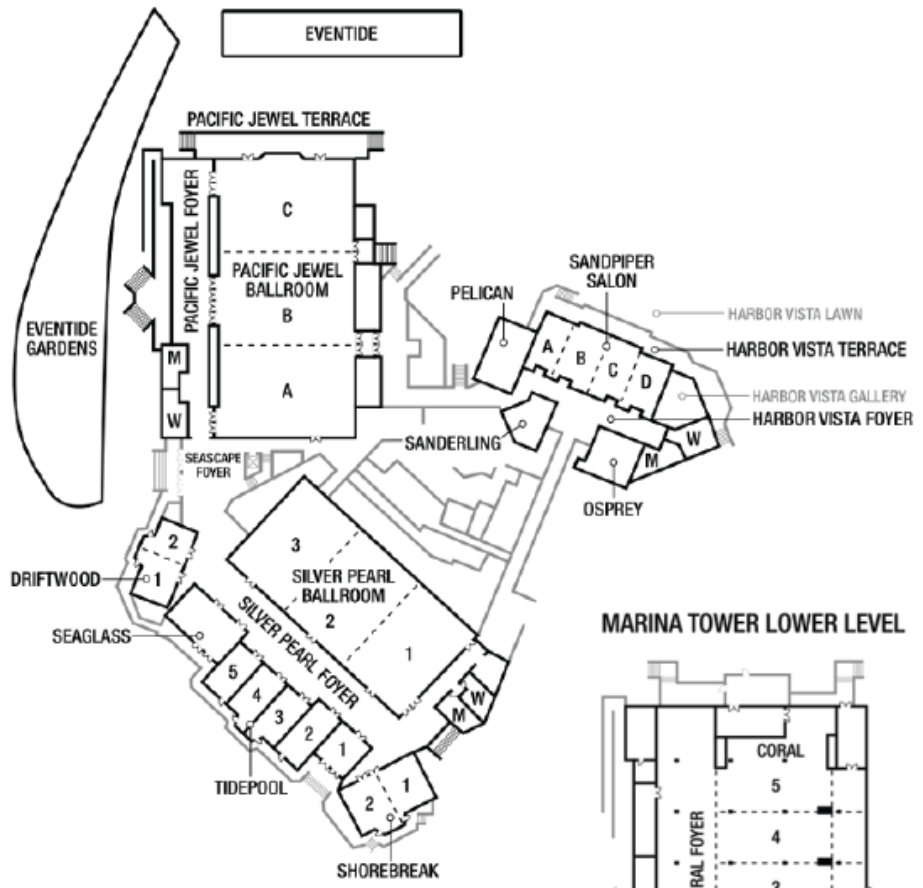

SAN DIEGO

SHERATON
San Diego Hotel & Marina

Bay Tower

Dining Venues

A. Bay Tower Lounge

Features

B. Lobby / Front Desk

C. Meeting Space

10. FedEx

11. Sheraton Fitness

Self Parking

Entrance

Valet Parking

Pavilion

Self Parking

Valet Parking

Self Parking

MARINA TOWER LOBBY LEVEL

MARINA TOWER LOWER LEVEL

Pre-Planning Meetings

BAY TOWER LOBBY LEVEL

Planning Meeting and Board Meeting

5 Feet

U-Shape for 51

Registration, Offices & Speaker Room

MARINA TOWER LOBBY LEVEL

Main Reception

Registration

Speaker Room

Office

Bag Stuffing

Extra Spaces
Office
Meeting Space