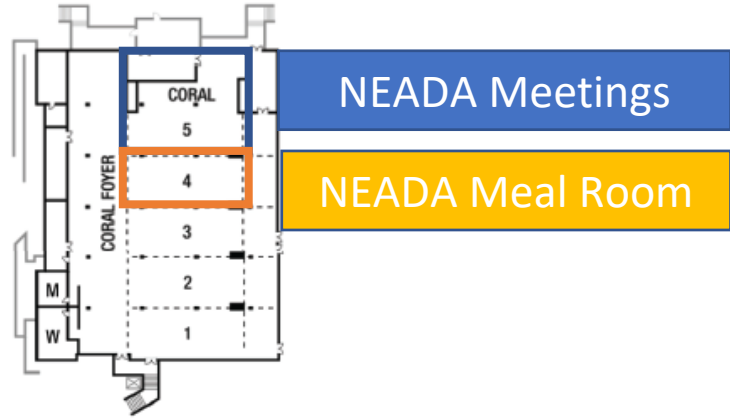

General Session and Meals

70 rounds of 10
Seating for 700

70

Exhibits

Exhibits = 17

Breakouts

Breakouts- Theatre style

Breakout 1	168	Theatre Coral 4 and 5
Breakout 2	300	Theatre Silver Pearl 1
Breakout 3	420	Theatre Silver Pearl 2
Breakout 4	300	Theatre Silver Pearl 3
Breakout 5	112	Theatre Sandpiper A&B
Breakout 6	112	Theatre Sandpiper C&D
Breakout 7	128	Theatre Shorebreak

5 Feet

ShoreBreak

5 Feet

NEADA

MARINA TOWER LOBBY LEVEL

MARINA TOWER LOWER LEVEL

Virtual Tour

[Sheraton San Diego Meeting Space Virtual Tour](#)