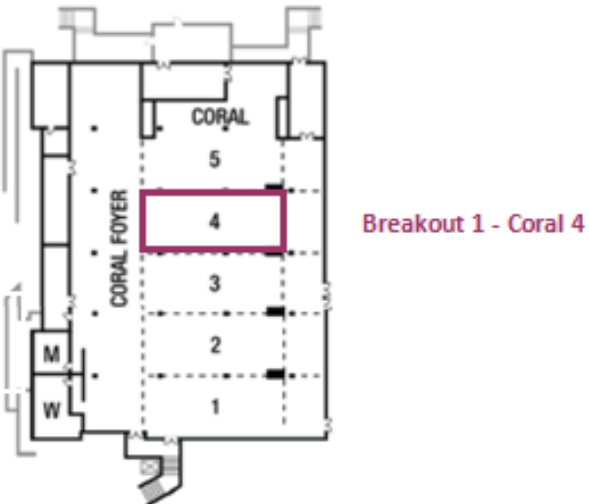

Registration, Offices & Speaker Room

MARINA TOWER LOBBY LEVEL

Main Reception

Registration

Speaker Room

Office

Bag Stuffing

Extra Spaces
Office
Meeting Space

General Session and Meals

70 rounds of 10
Seating for 700

70

Exhibits

Exhibits = 17

Breakouts

Breakouts- Theatre style

Breakout 1	168	Theatre Coral 4 and 5
Breakout 2	300	Theatre Silver Pearl 1
Breakout 3	420	Theatre Silver Pearl 2
Breakout 4	300	Theatre Silver Pearl 3
Breakout 5	112	Theatre Sandpiper A&B
Breakout 6	112	Theatre Sandpiper C&D
Breakout 7	128	Theatre Shorebreak

MARINA TOWER LOBBY LEVEL

MARINA TOWER LOWER LEVEL

Coral 4

Silver Pearl 1- 2- 3

10 Feet

SandPiper A -B

5 Feet

Sand Piper C -D

5 Feet

ShoreBreak

5 Feet

NEADA

MARINA TOWER LOBBY LEVEL

MARINA TOWER LOWER LEVEL

Virtual Tour

[Sheraton San Diego Meeting Space Virtual Tour](#)