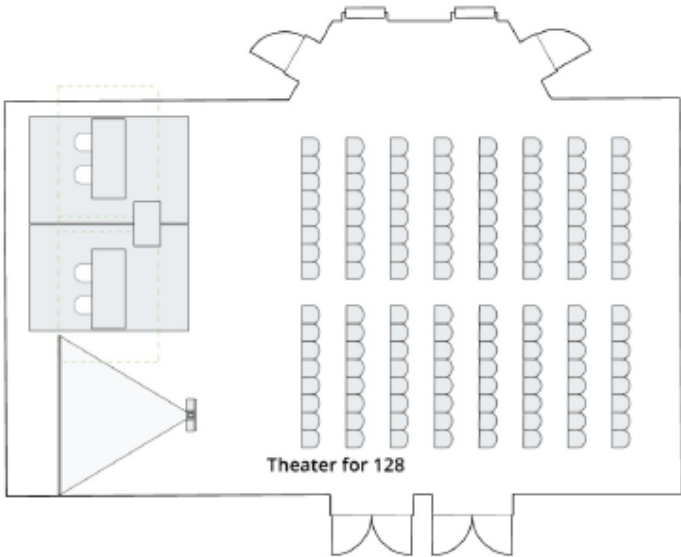

General Session and Meals

70 rounds of 10
Seating for 700

70

Exhibits

Exhibits = 17

Breakouts

Breakouts- Theatre style

Breakout 1	168	Theatre Coral 4 and 5
Breakout 2	300	Theatre Silver Pearl 1
Breakout 3	420	Theatre Silver Pearl 2
Breakout 4	300	Theatre Silver Pearl 3
Breakout 5	112	Theatre Sandpiper A&B
Breakout 6	112	Theatre Sandpiper C&D
Breakout 7	128	Theatre Shorebreak

MARINA TOWER LOBBY LEVEL

MARINA TOWER LOWER LEVEL

Coral 4

Silver Pearl 1- 2- 3

10 Feet

SandPiper A -B

5 Feet

Sand Piper C -D

5 Feet

ShoreBreak

5 Feet

NEADA

MARINA TOWER LOBBY LEVEL

MARINA TOWER LOWER LEVEL

Virtual Tour

[Sheraton San Diego Meeting Space Virtual Tour](#)