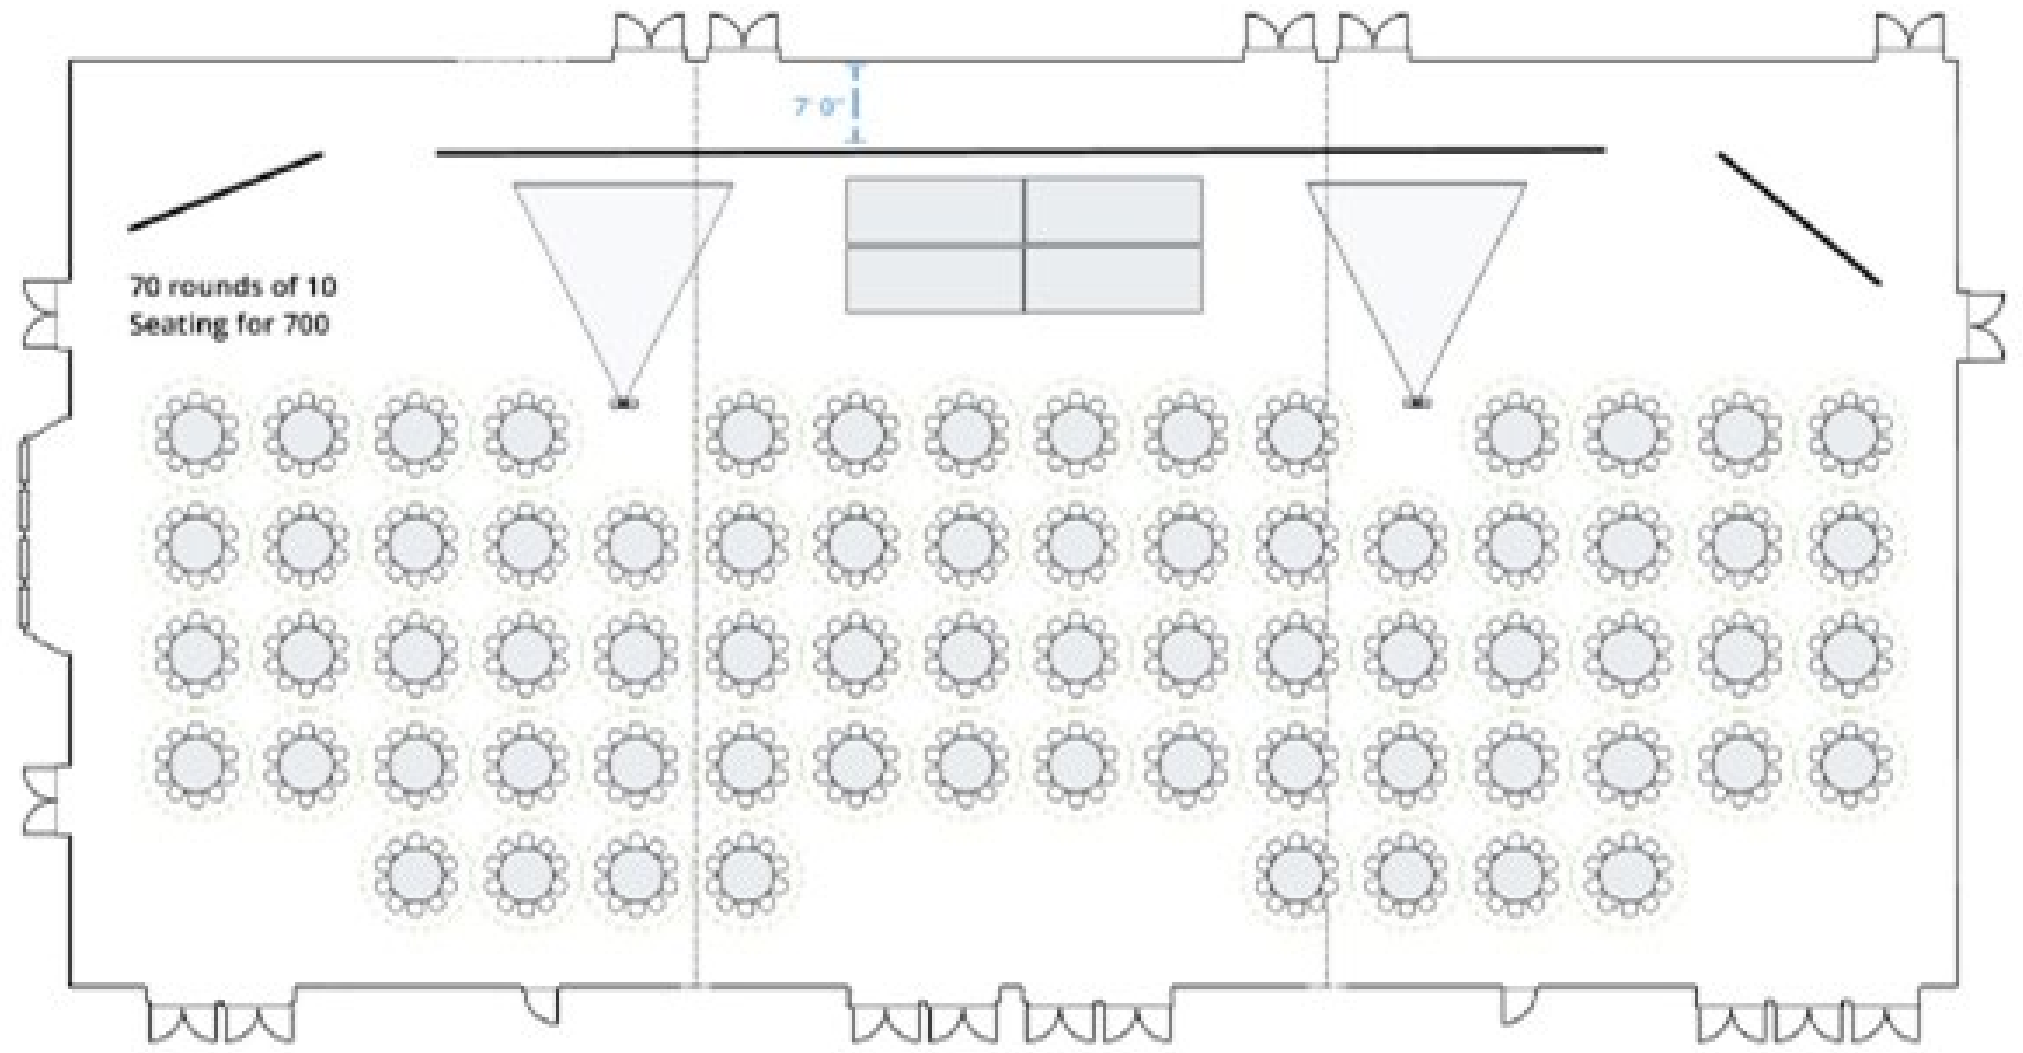

Self Parking

MARINA TOWER LOBBY LEVEL

MARINA TOWER LOWER LEVEL

Pre-Planning Meetings

BAY TOWER LOBBY LEVEL

Planning Meeting and Board Meeting

5 Feet

U-Shape for 51

Registration, Offices & Speaker Room

MARINA TOWER LOBBY LEVEL

Main Reception

Registration

Speaker Room

Office

Bag Stuffing

Extra Spaces
Office
Meeting Space

General Session and Meals

70 rounds of 10
Seating for 700

70

Exhibits

Exhibits = 17

Breakouts

Breakouts- Theatre style

Breakout 1	168	Theatre Coral 4 and 5
Breakout 2	300	Theatre Silver Pearl 1
Breakout 3	420	Theatre Silver Pearl 2
Breakout 4	300	Theatre Silver Pearl 3
Breakout 5	112	Theatre Sandpiper A&B
Breakout 6	112	Theatre Sandpiper C&D
Breakout 7	128	Theatre Shorebreak

5 Feet

ShoreBreak

5 Feet

NEADA

MARINA TOWER LOBBY LEVEL

MARINA TOWER LOWER LEVEL

Virtual Tour

[Sheraton San Diego Meeting Space Virtual Tour](#)