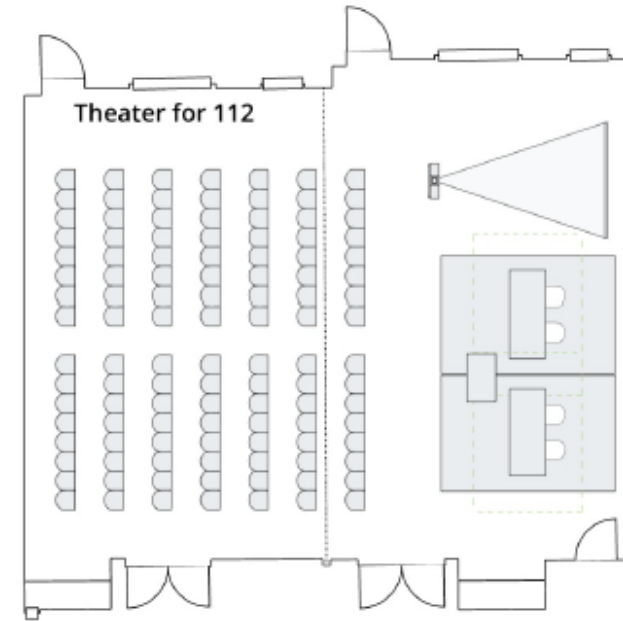

General Session and Meals

70 rounds of 10
Seating for 700

70

Exhibits

Exhibits = 17

Breakouts

Breakouts- Theatre style

Breakout 1	168	Theatre Coral 4 and 5
Breakout 2	300	Theatre Silver Pearl 1
Breakout 3	420	Theatre Silver Pearl 2
Breakout 4	300	Theatre Silver Pearl 3
Breakout 5	112	Theatre Sandpiper A&B
Breakout 6	112	Theatre Sandpiper C&D
Breakout 7	128	Theatre Shorebreak

MARINA TOWER LOBBY LEVEL

MARINA TOWER LOWER LEVEL

Coral 4

Silver Pearl 1- 2- 3

10 Feet

SandPiper A -B

5 Feet

Sand Piper C -D

5 Feet

ShoreBreak

5 Feet

NEADA

MARINA TOWER LOBBY LEVEL

MARINA TOWER LOWER LEVEL

Virtual Tour

[Sheraton San Diego Meeting Space Virtual Tour](#)