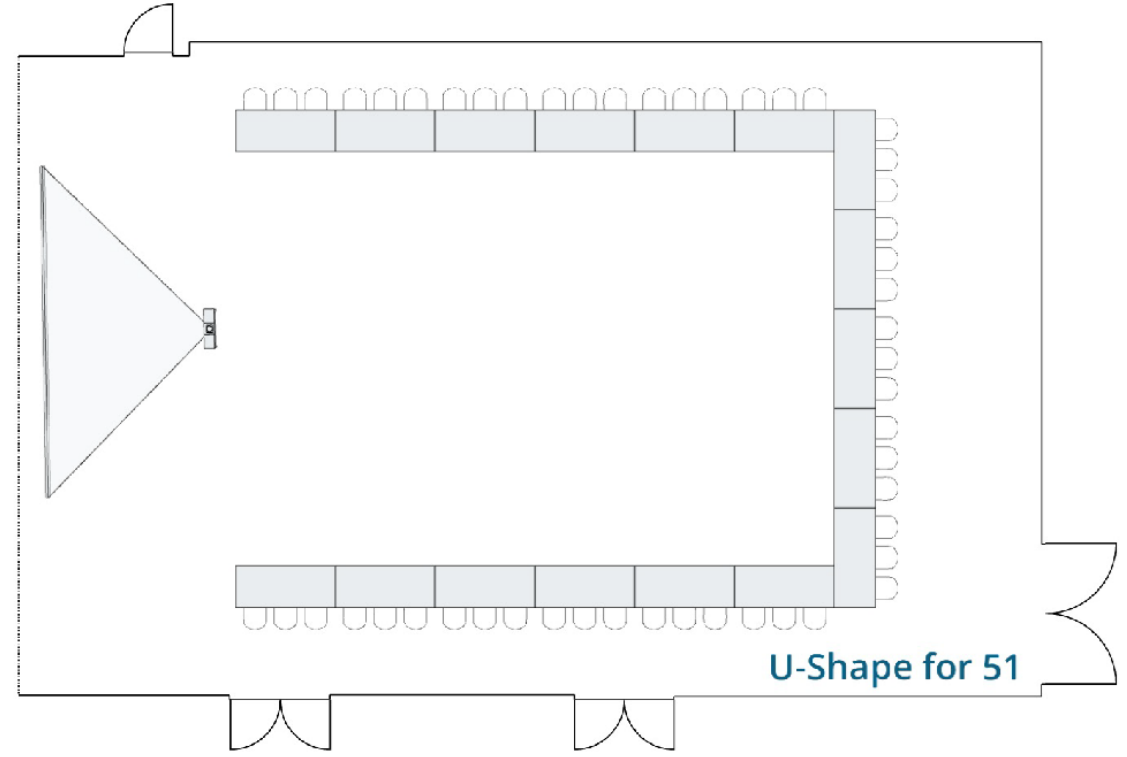

Self Parking

MARINA TOWER LOBBY LEVEL

MARINA TOWER LOWER LEVEL

Pre-Planning Meetings

BAY TOWER LOBBY LEVEL

Planning Meeting and Board Meeting

5 Feet

U-Shape for 51

Registration, Offices & Speaker Room

MARINA TOWER LOBBY LEVEL

Main Reception

Registration

Speaker Room

Office

Bag Stuffing

Extra Spaces
Office
Meeting Space