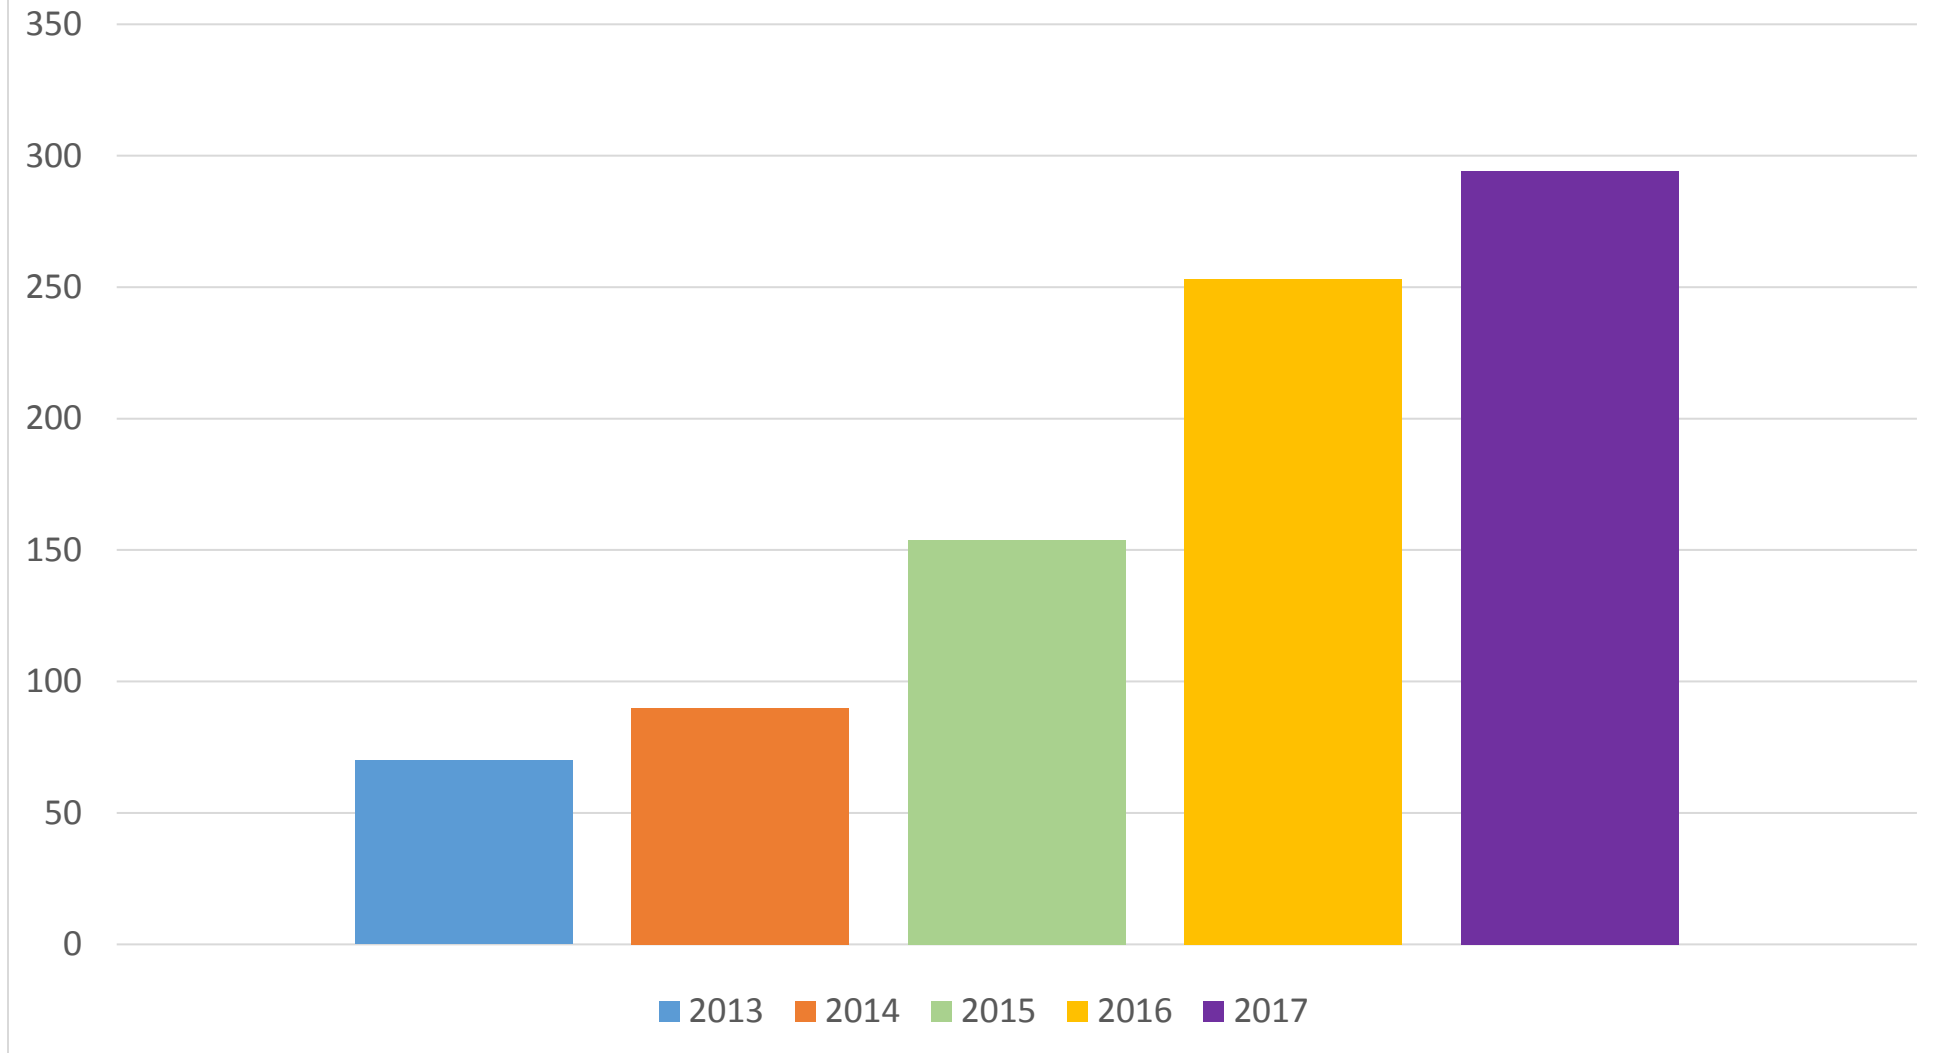

Broward County Homeless Seniors*

*Broward County Point-in-Time Homeless Count www.browardpointintime.org